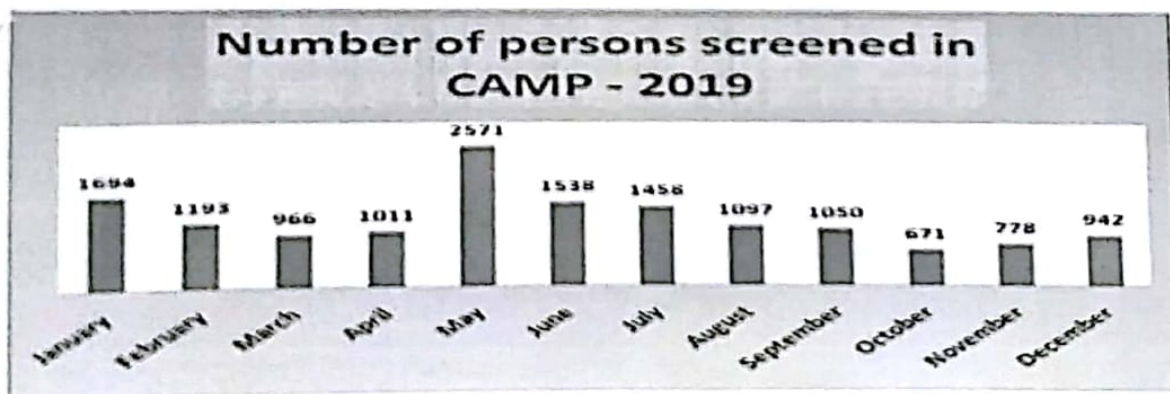

75	21/10/19	Camp at SGR School, SS Puram	246
76	25/10/19	Camp at Shri Byraveshwara PU College, Heggere	83
77	06/11/19	Camp at Bharath Matha English Medium School	97
78	07/11/19	Camp at Kyamenahalli, Koratagere Tq. Org by SSMC	136
79	11/11/19	Kempegowda Residential School.	264
80	19/11/19	Camp at Girinathanahalli, Sira	160
81	28/11/19	Camp Shettibidu, Kunigal Tq.	121
82	12/12/19	Camp at Beladara. Org by SSMC	43
83	13/12/19	Everest High School	378
84	16/12/19	Sri Bhairaweshwara High School	217
85	17/12/19	St Thomas Marthoma Church, Tumkur	86
86	18/12/19	SGR English School, Tumkur	218

TOTAL NUMBER OF CAMPS CONDUCTED – 86

TOTAL NO. OF PERSONS BENEFITTED = 14969

Signature of camp statistics In-charge
(Dr. Mythri H)

Seal & Signature of the HOD
(Dr. Bharateesh J V)

PROF. & H.O.D.
Dept. Of Community Dentistry
Sri Siddhartha Dental College
Agalakote, B.M Road Tumkur - 571107